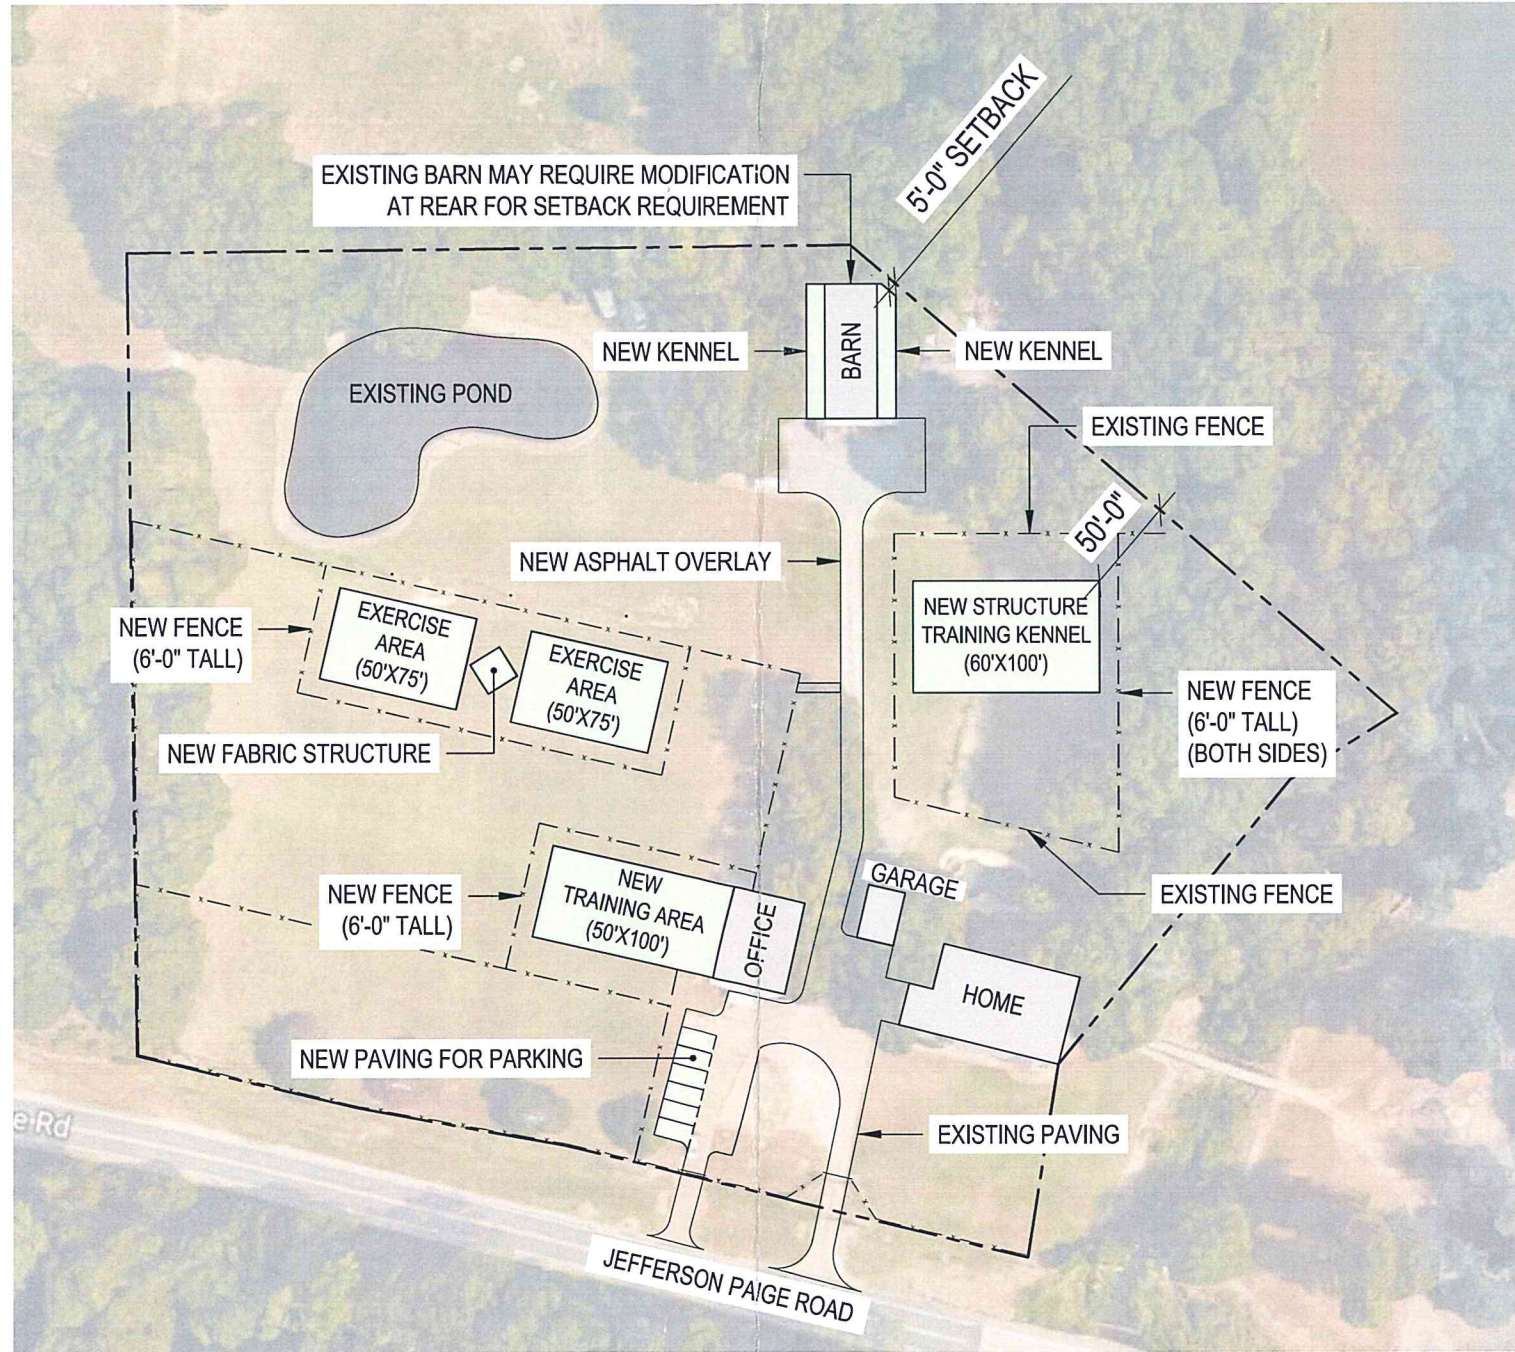

D:\2018\180350 5800 Jefferson Paige Re-Zoning\Drawings\CAD\180350 - Site Plan.dwg, 9/24/2018 1:35:11 PM

MPC APPROVED /w stip
 10/10/18
 Date By

DOG CREEK FARMS

CONCEPT SITE PLAN
 5800 JEFFERSON PAIGE ROAD
 SHREVEPORT, LOUISIANA

FORMAT: 11"X17"
 SCALE: 1" = 100'-0"
 DATE: 09/24/2018

NOTE: SITE PLAN INTENDED TO BE A VISUAL DISPLAY OF GENERAL INFORMATION FOR CONVENIENCE. SITE PLAN NOT INTENDED FOR ACCURACY.