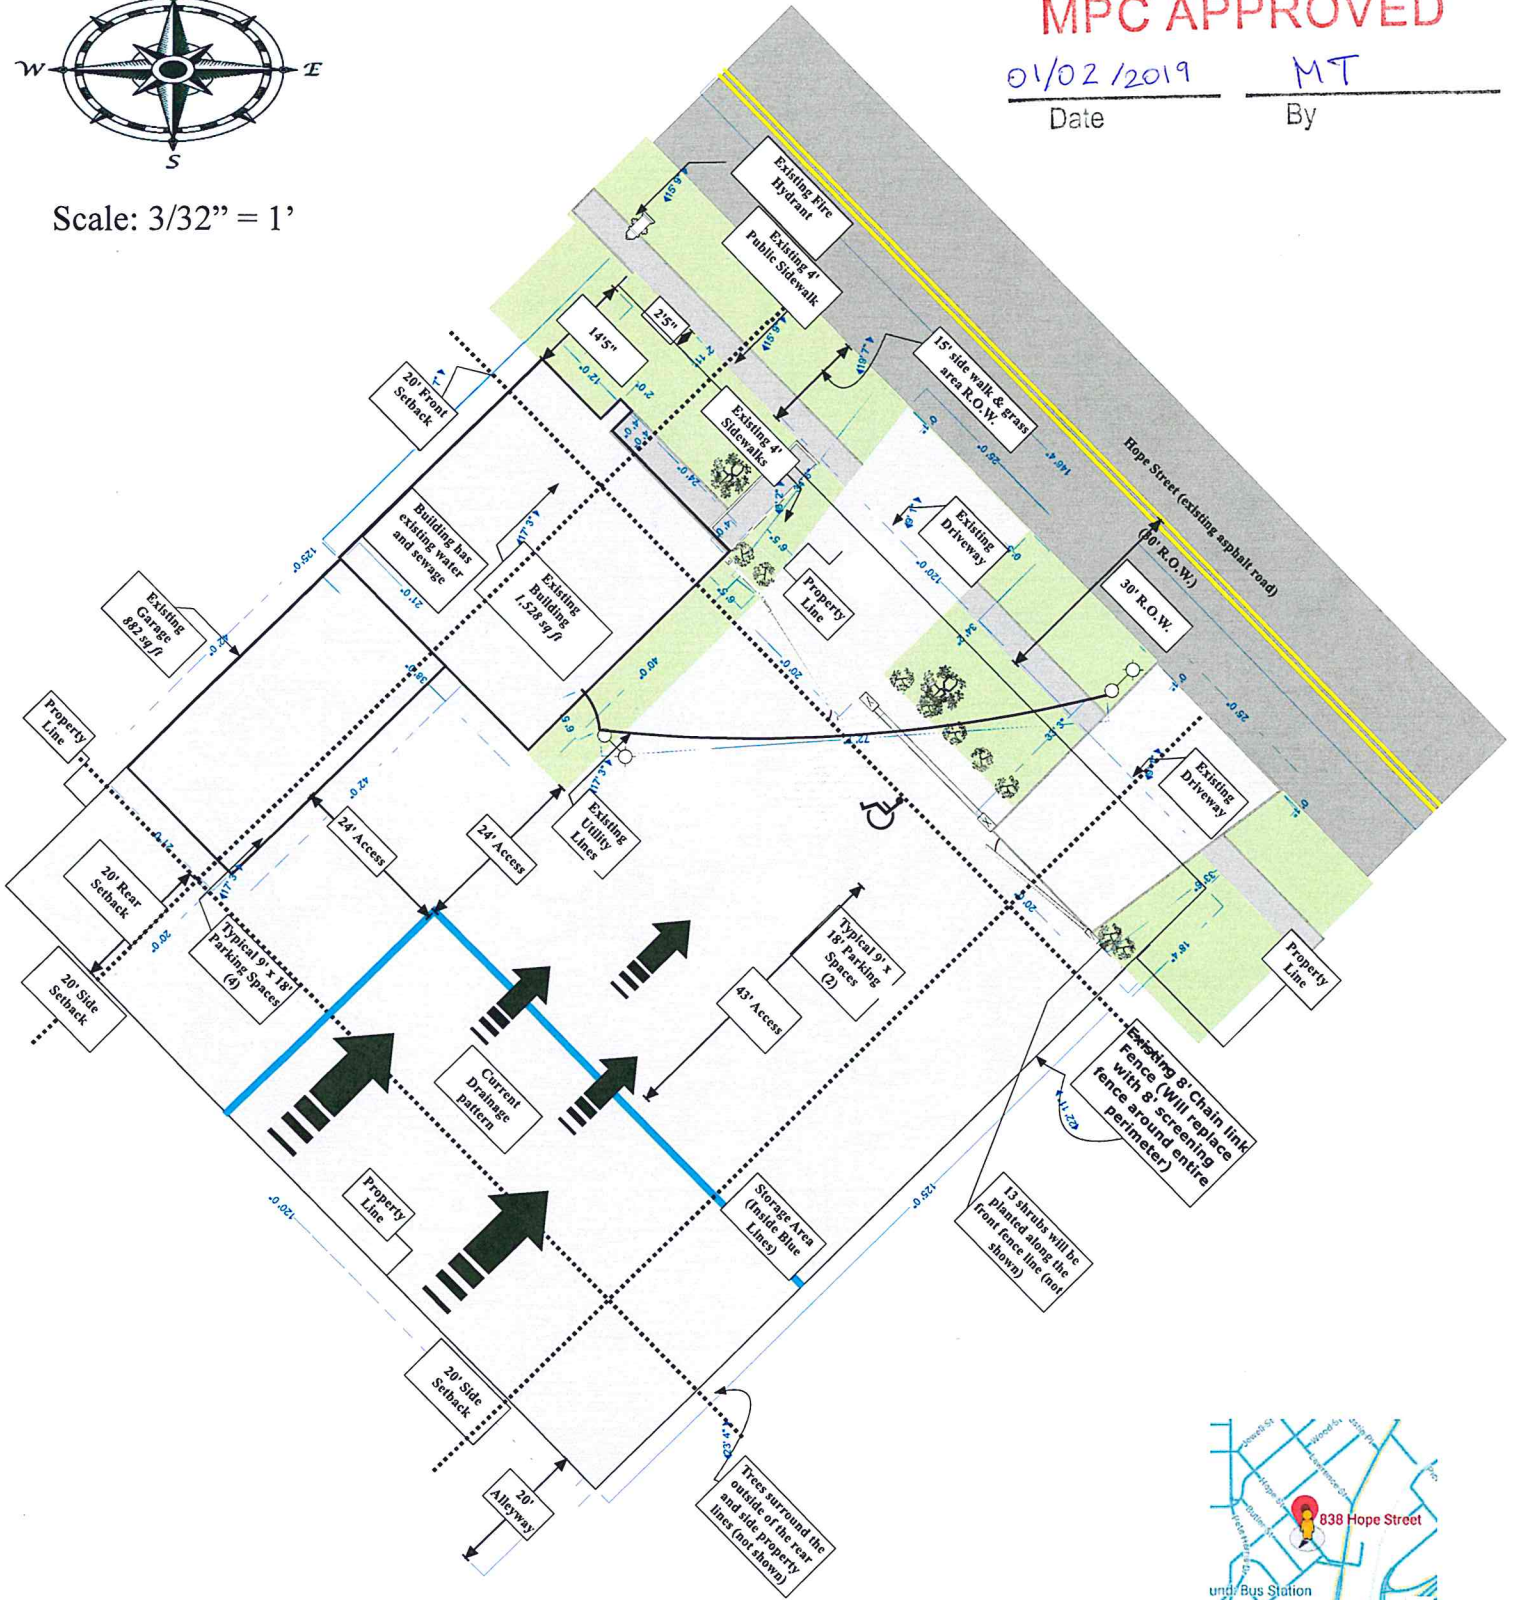

Scale: 3/32" = 1'

MPC APPROVED

01/02/2019

Date

MT

By

Vicinity Map
(not to scale)

<p>Office Remodel for Construction Business 838 Hope Street Shreveport, LA 71101 Owner: James R Martin Building & Remodeling, LLC</p>	<p>Drawn by: J.D.M. Date: 11/06/2018</p>
---	--