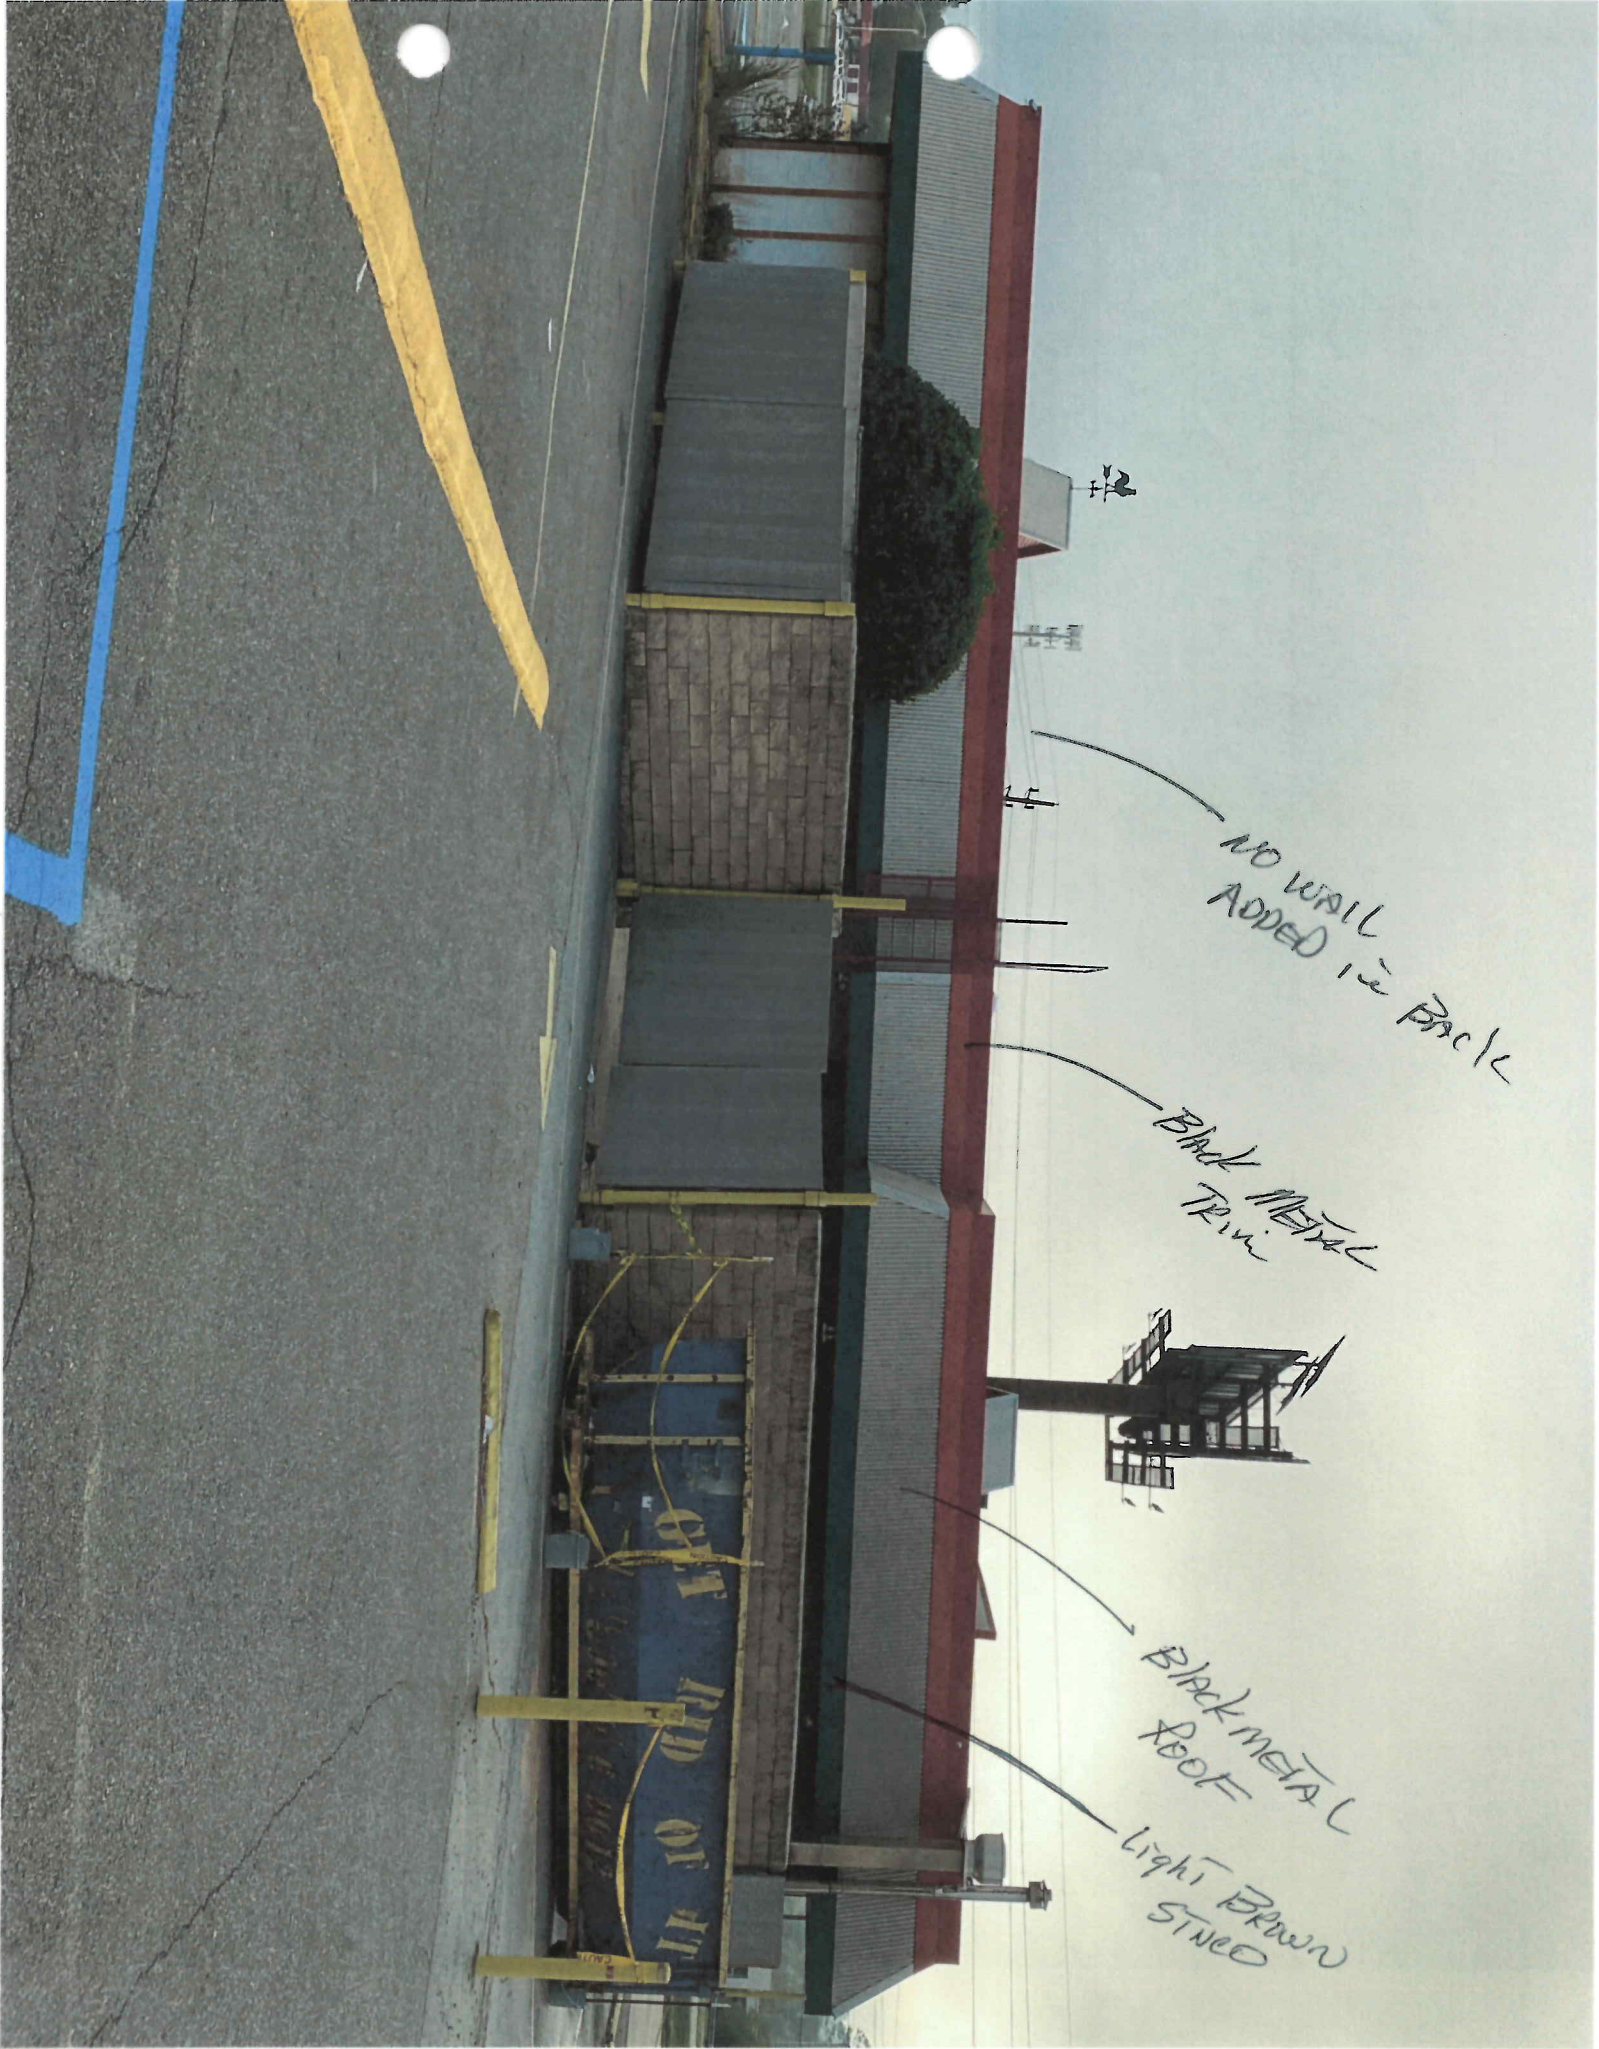

STONE

STONE

Light Brown  
SINED

Black  
Metal  
Trim

STONE

STONE

STONE

SHANE'S DRIVE THRU

NEW SIGN

REWORK SIGN

BOARD REMOVED

SEAFOOD & BARBECUE  
PIGHT HERE

NO WALL  
ADDED in BACK

BLACK METAL  
TRIM

BLACK METAL  
ROOF

LIGHT BROWN  
STUCCO