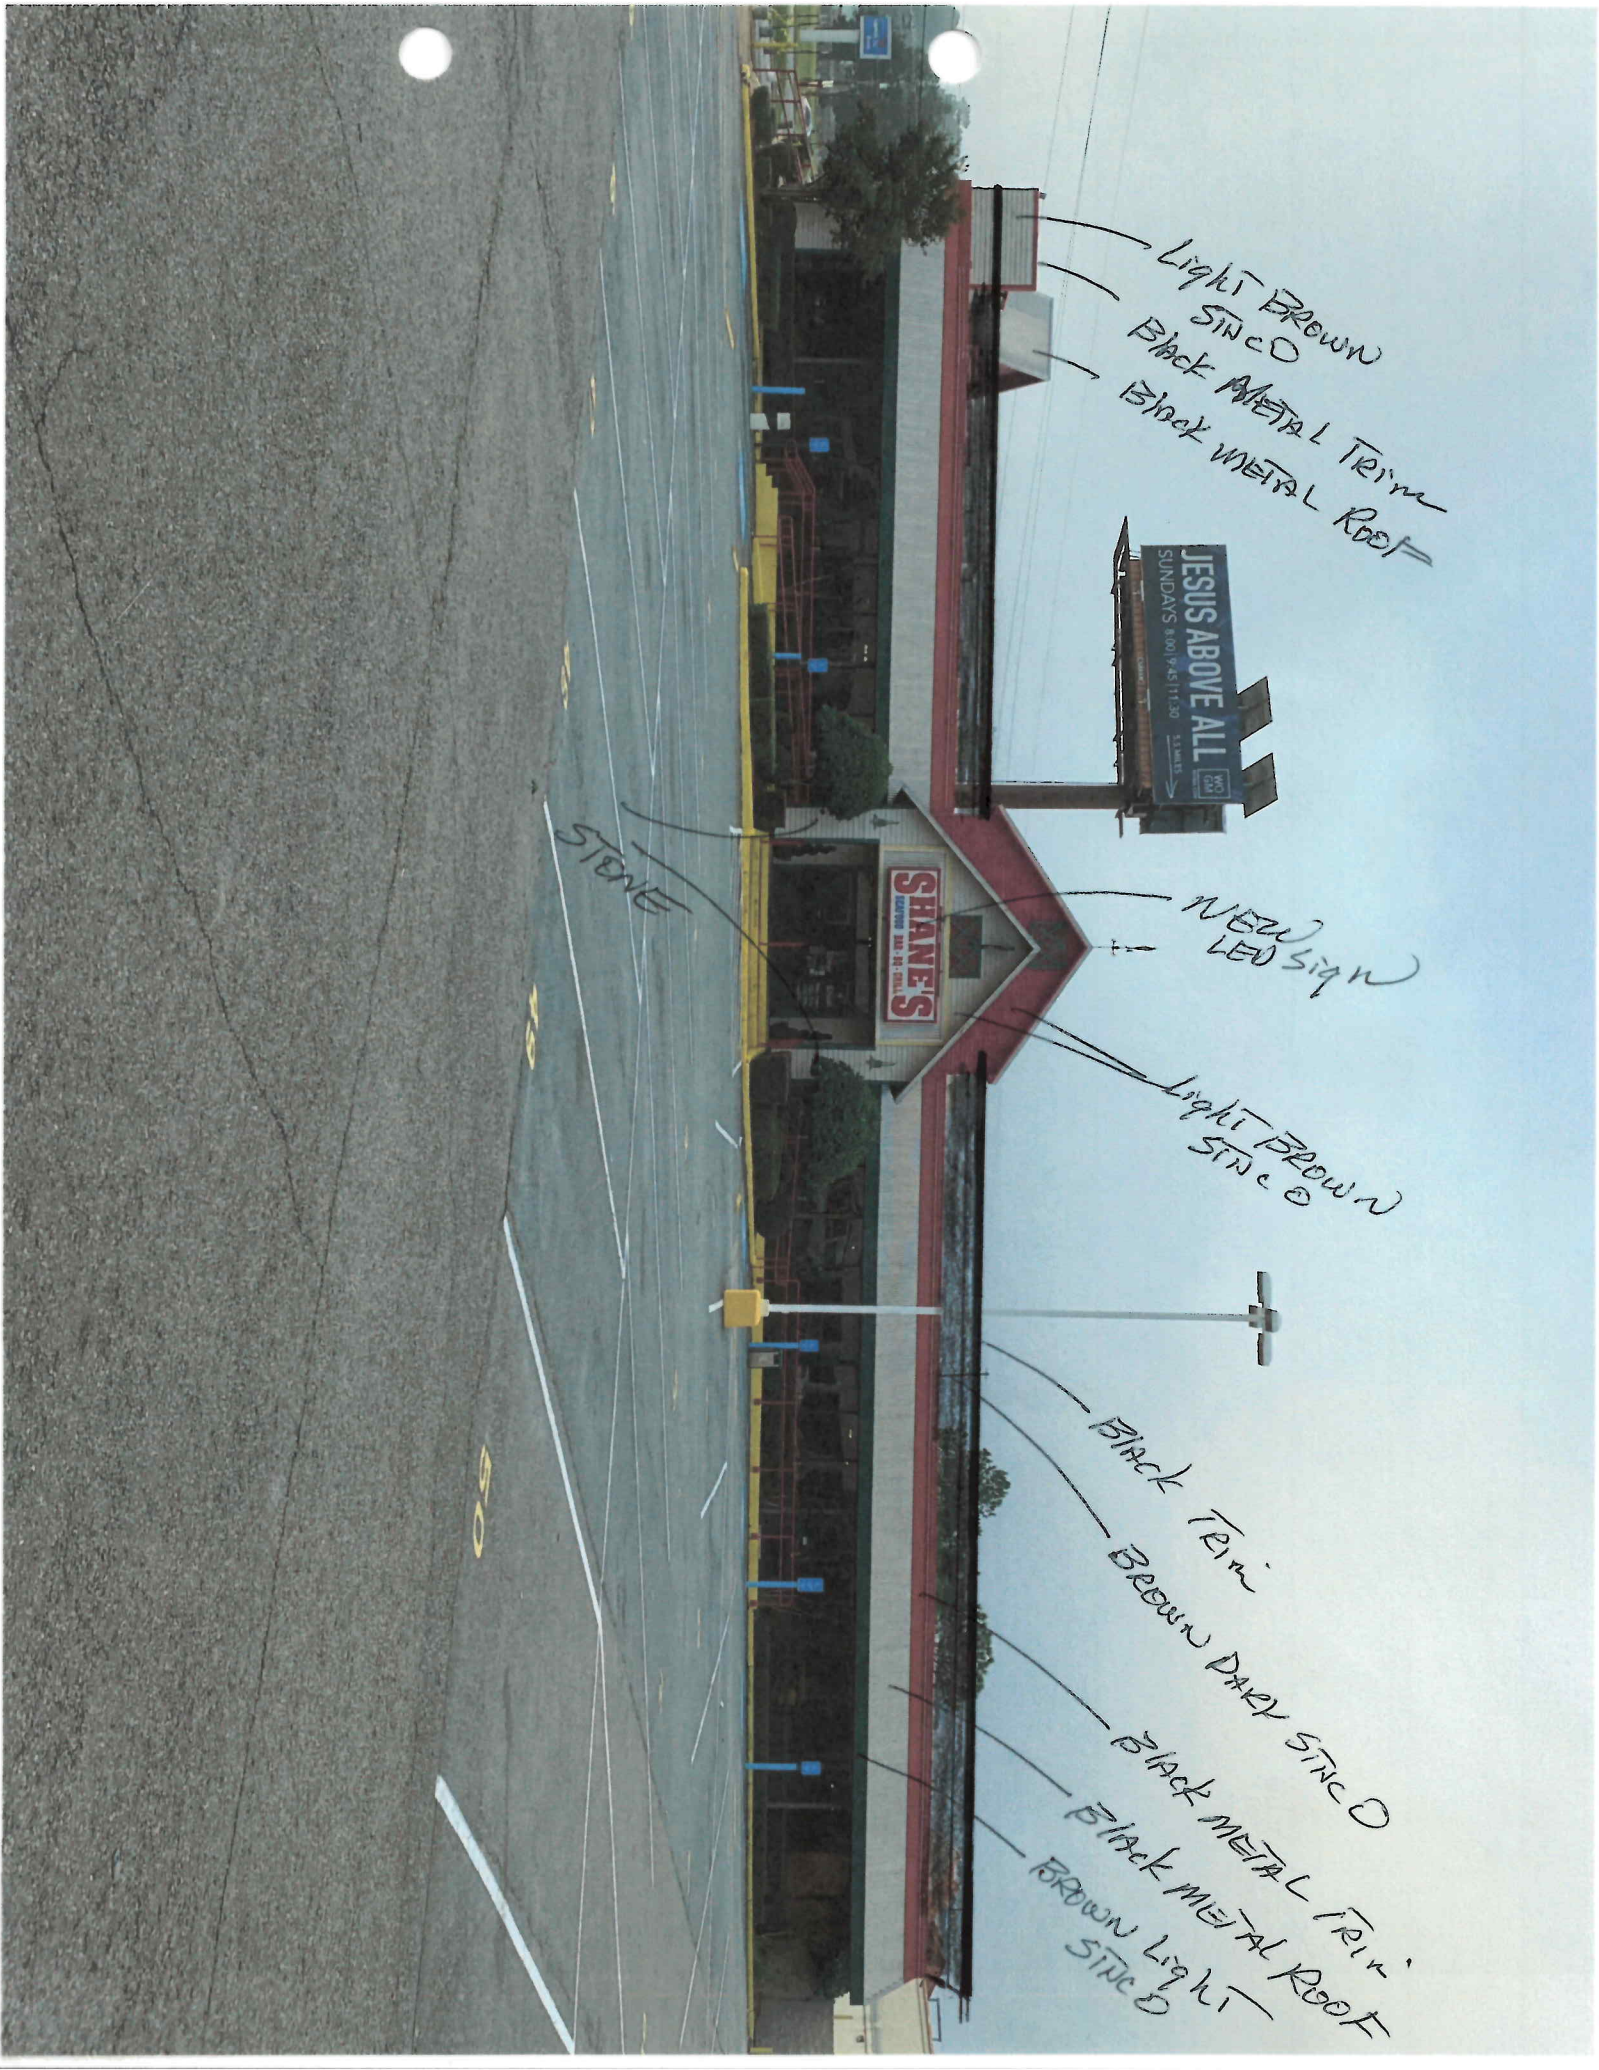

WE ALL  
11:30 5.5 MILES  
WOGM.COM

NEW SIGN  
**SHAWNEE'S**  
SEAFOOD BAR - BQ - GRILL

SAME

PAINT  
BLACK

REMOVE

REMOVE

STRIP  
LIGHT BROWN

BLACK METAL TRIM

STRIP  
LIGHT BROWN

REMOVE  
LIGHT BROWN  
STRIP

PAINT  
BLACK

SPRUE ALL  
FOUR SIDES

BLACK METAL TRIM

STRIP - DARK BROWN  
STRIP  
LIGHT BROWN

BLACK METAL TRIM  
ROOF

Store Hours  
Monday - Thursday  
10:30 AM - 9:00 PM  
Friday & Saturday  
10:30 AM - 10:00 PM  
11:00 AM - 9:00 PM

Light Brown Stone  
Black Metal Trim  
Black Metal Roof

New LED Sign

Light Brown Stone

Black Trim  
Brown Dark Stone

Black Metal Trim  
Black Metal Roof  
Brown Light Stone

Stone

SHANE'S

JESUS ABOVE ALL  
SUNDAYS 9:00/9:45/11:00  
11 AMERS

STONE

STONE

Light Brown  
SINED

Black  
Metal  
Trim

STONE

STONE

STONE

SHANE'S DRIVE THRU