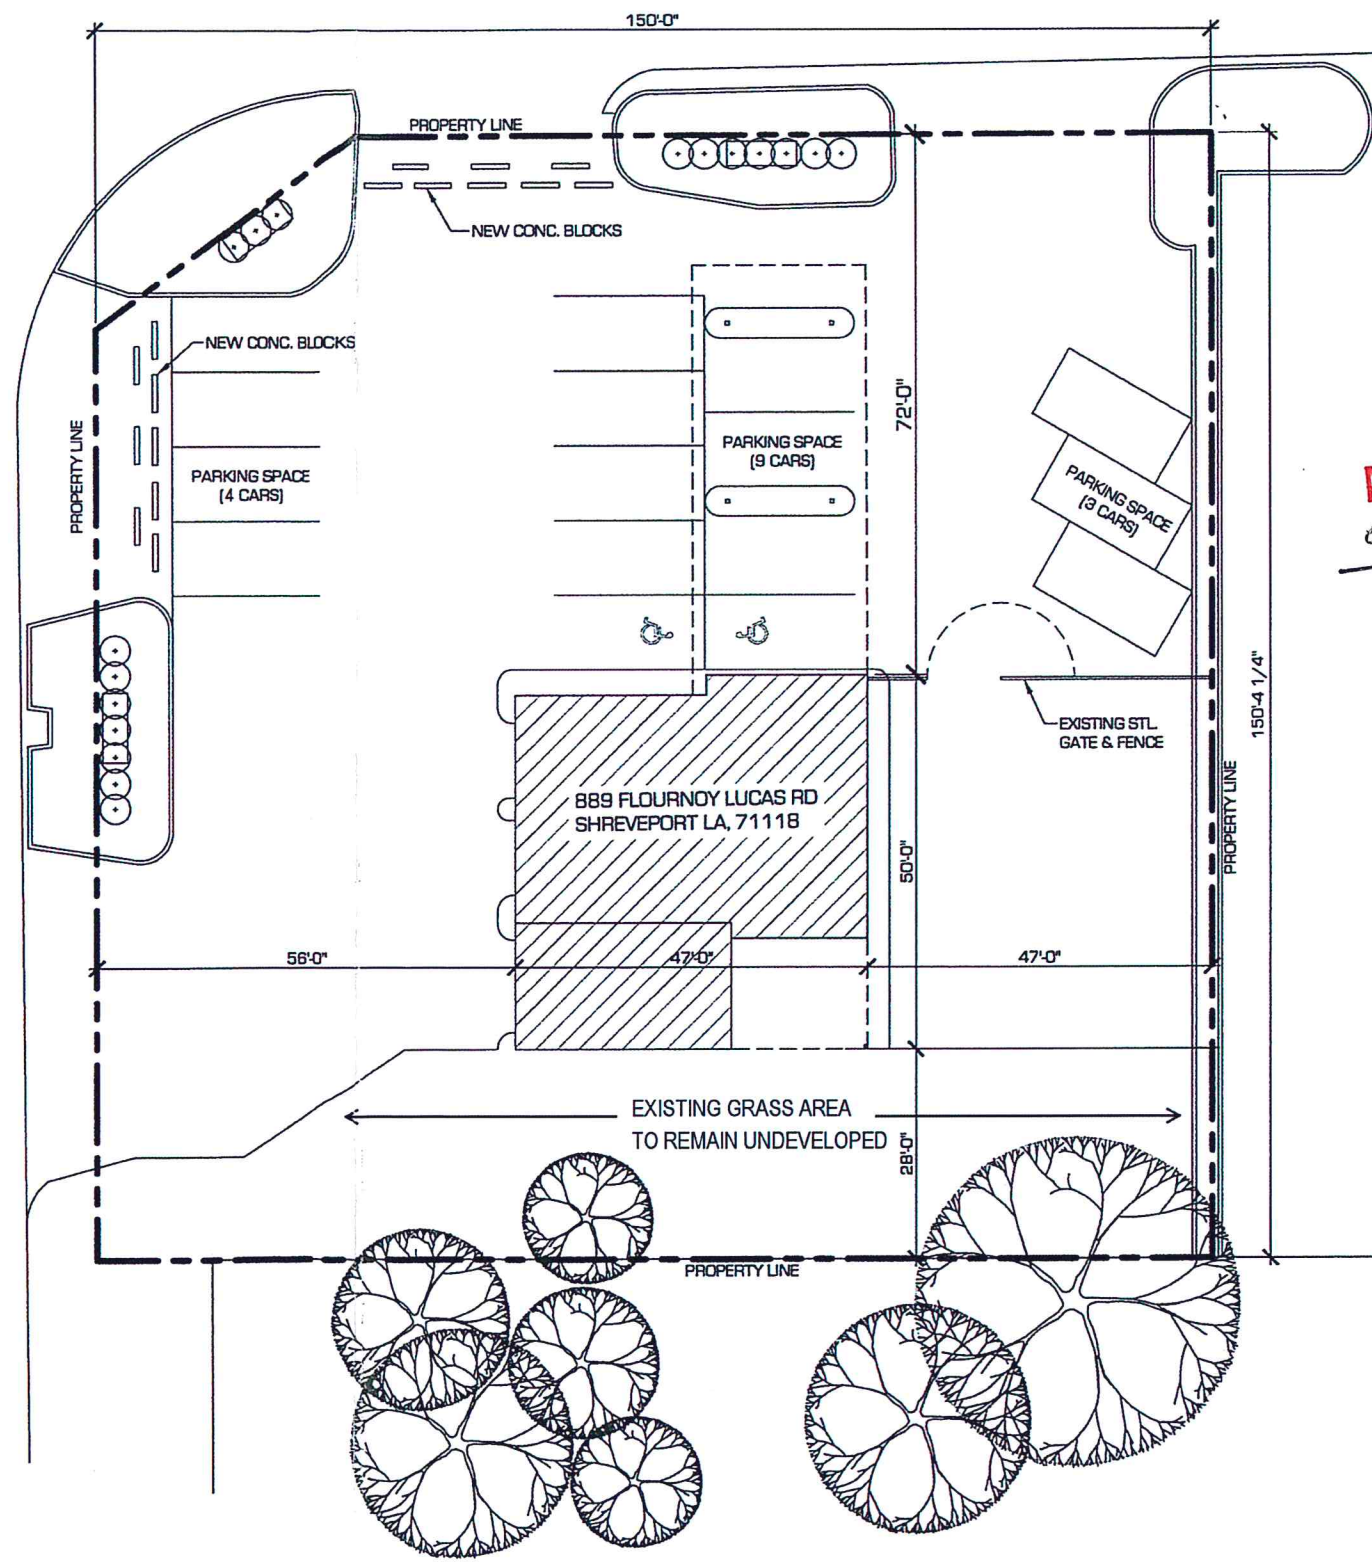

CRABAPPLE DR.

FLOURNOY LUCAS ROAD

KINGSTON ROAD

MPC APPROVED
 9/21/18
 Date *J. Paul*
 By

ARCHITECTURAL SITE PLAN
 SCALE: 1" = 30'-0"