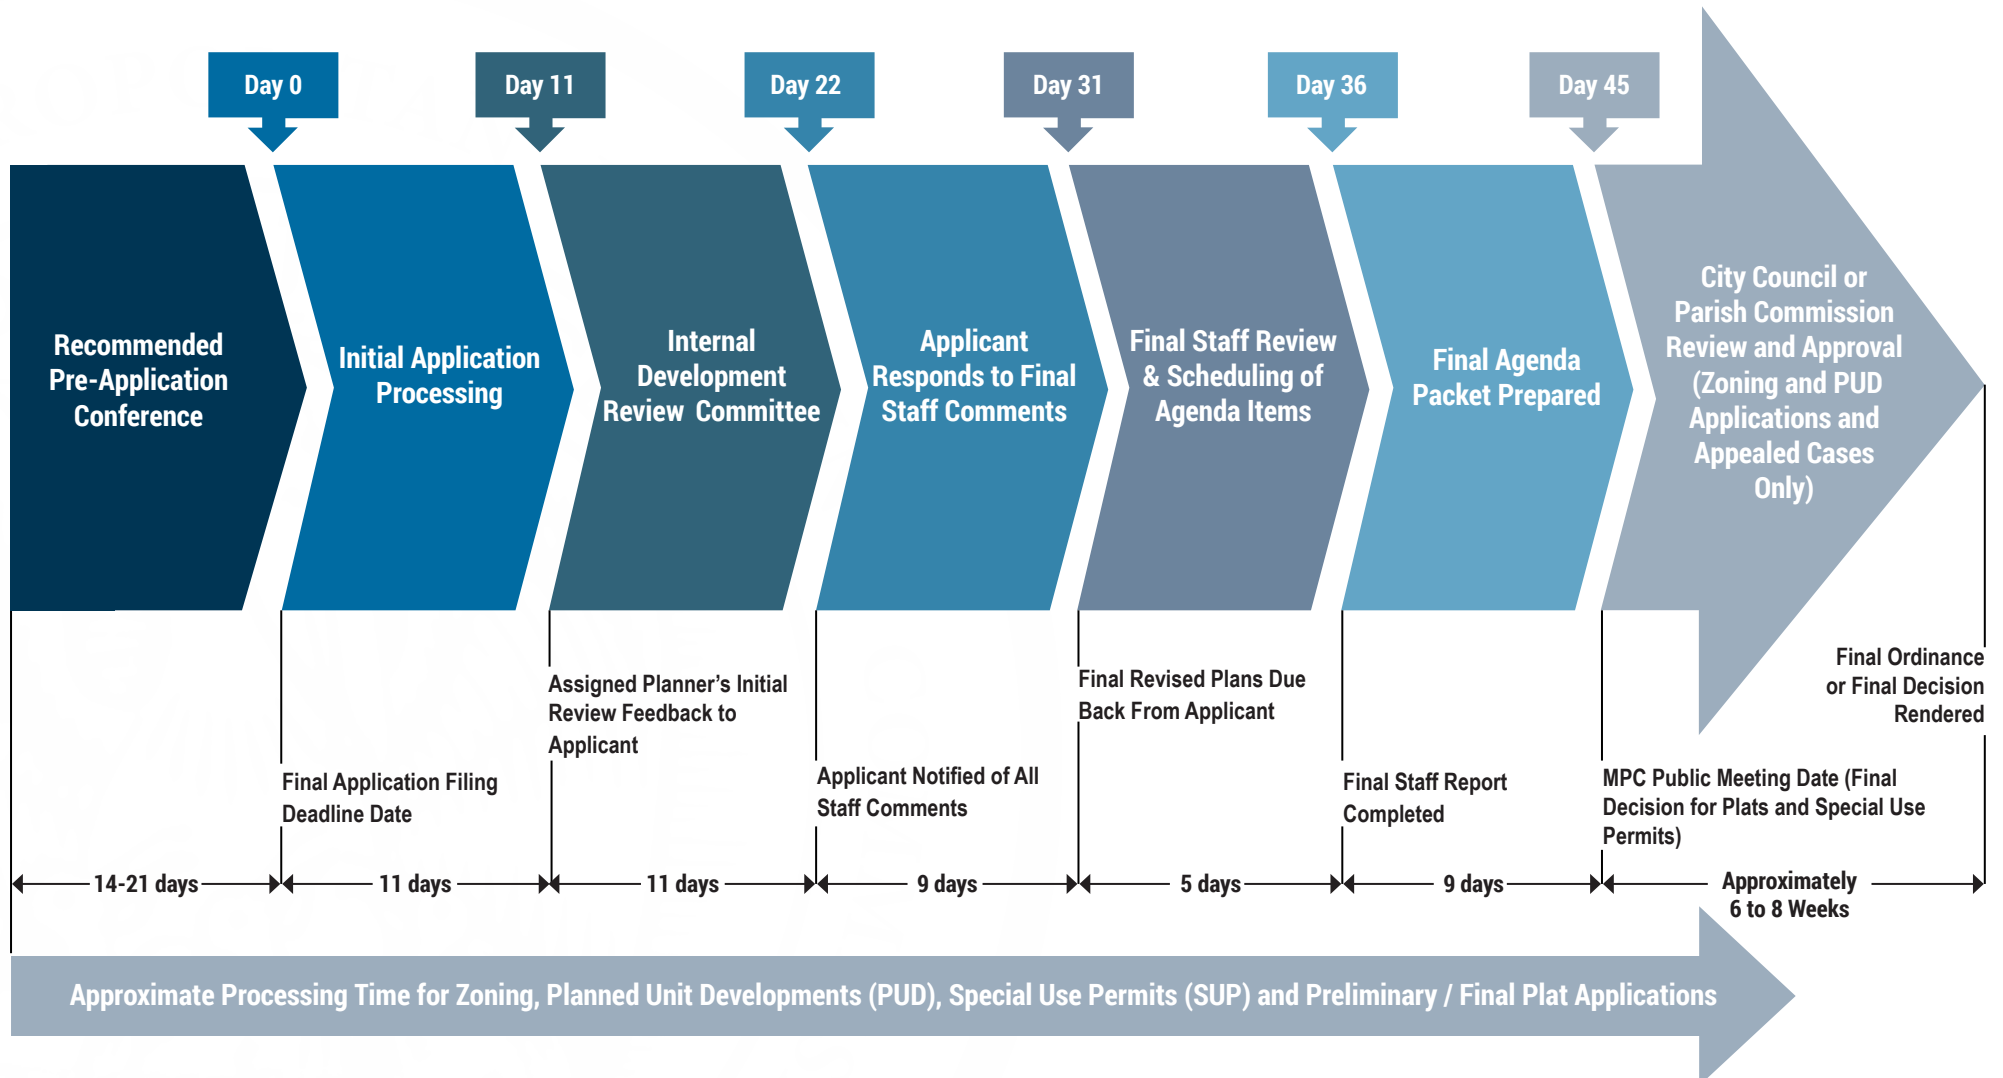

MPC APPLICATION PROCESS TIMELINE

PLEASE NOTE: This schedule is subject to change due to official holidays. The Shreveport/Caddo Parish Metropolitan Planning Commission offers this timeline as a courtesy. The timeline is only intended to serve as a guide and does not guarantee that your application will be complete in the time suggested. The Shreveport/Caddo Parish Metropolitan Planning Commission shall not be liable for any loss of profit or any other commercial damages resulting from failure to strictly adhere to this proposed application process timeline. THE SHREVEPORT/CADDO PARISH METROPOLITAN PLANNING COMMISSION (MPC) PUBLIC MEETING WILL BE HELD ON THE FIRST WEDNESDAY OF EVERY MONTH.