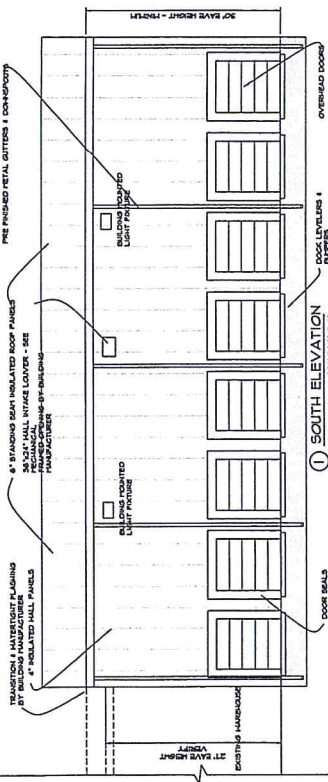

EAGLE DISTRIBUTING OF SHREVEPORT
 WAREHOUSE ADDITION
 900 WEST 62ND STREET
 SHREVEPORT, LA 71106

SP2
 OF 25P

FENNER CONSULTING, LLC
 CIVIL - STRUCTURAL - ENGINEERS
 1763 CHAMBERLAIN DRIVE
 SHREVEPORT, LOUISIANA 71177
 PHONE: 225.222.2250
 FAX: 225.222.2250

EXECUTIVE
 DIRECTOR
 APPROVAL
 By *[Signature]*
 1/27/17
 Date

② NORTH ELEVATION
 SCALE 1/8"=1'-0"

① SOUTH ELEVATION
 SCALE 1/8"=1'-0"

③ EAST ELEVATION
 SCALE 1/8"=1'-0"

④ WEST ELEVATION
 SCALE 1/8"=1'-0"