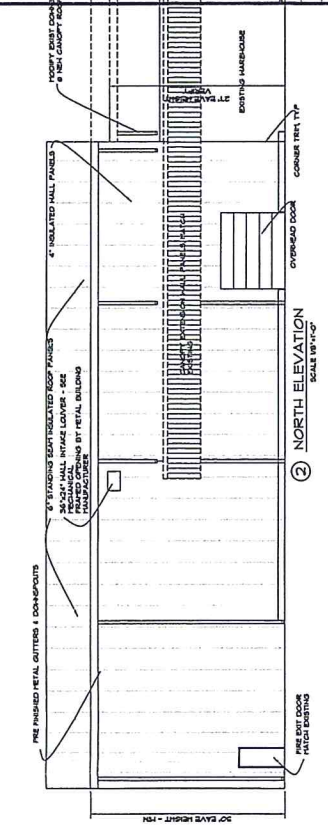

EXECUTIVE
 DIRECTOR
 APPROVAL
 By *[Signature]*
 1/27/17
 Date

② NORTH ELEVATION
 SCALE 1/8"=1'-0"

① SOUTH ELEVATION
 SCALE 1/8"=1'-0"

③ EAST ELEVATION
 SCALE 1/8"=1'-0"

④ WEST ELEVATION
 SCALE 1/8"=1'-0"