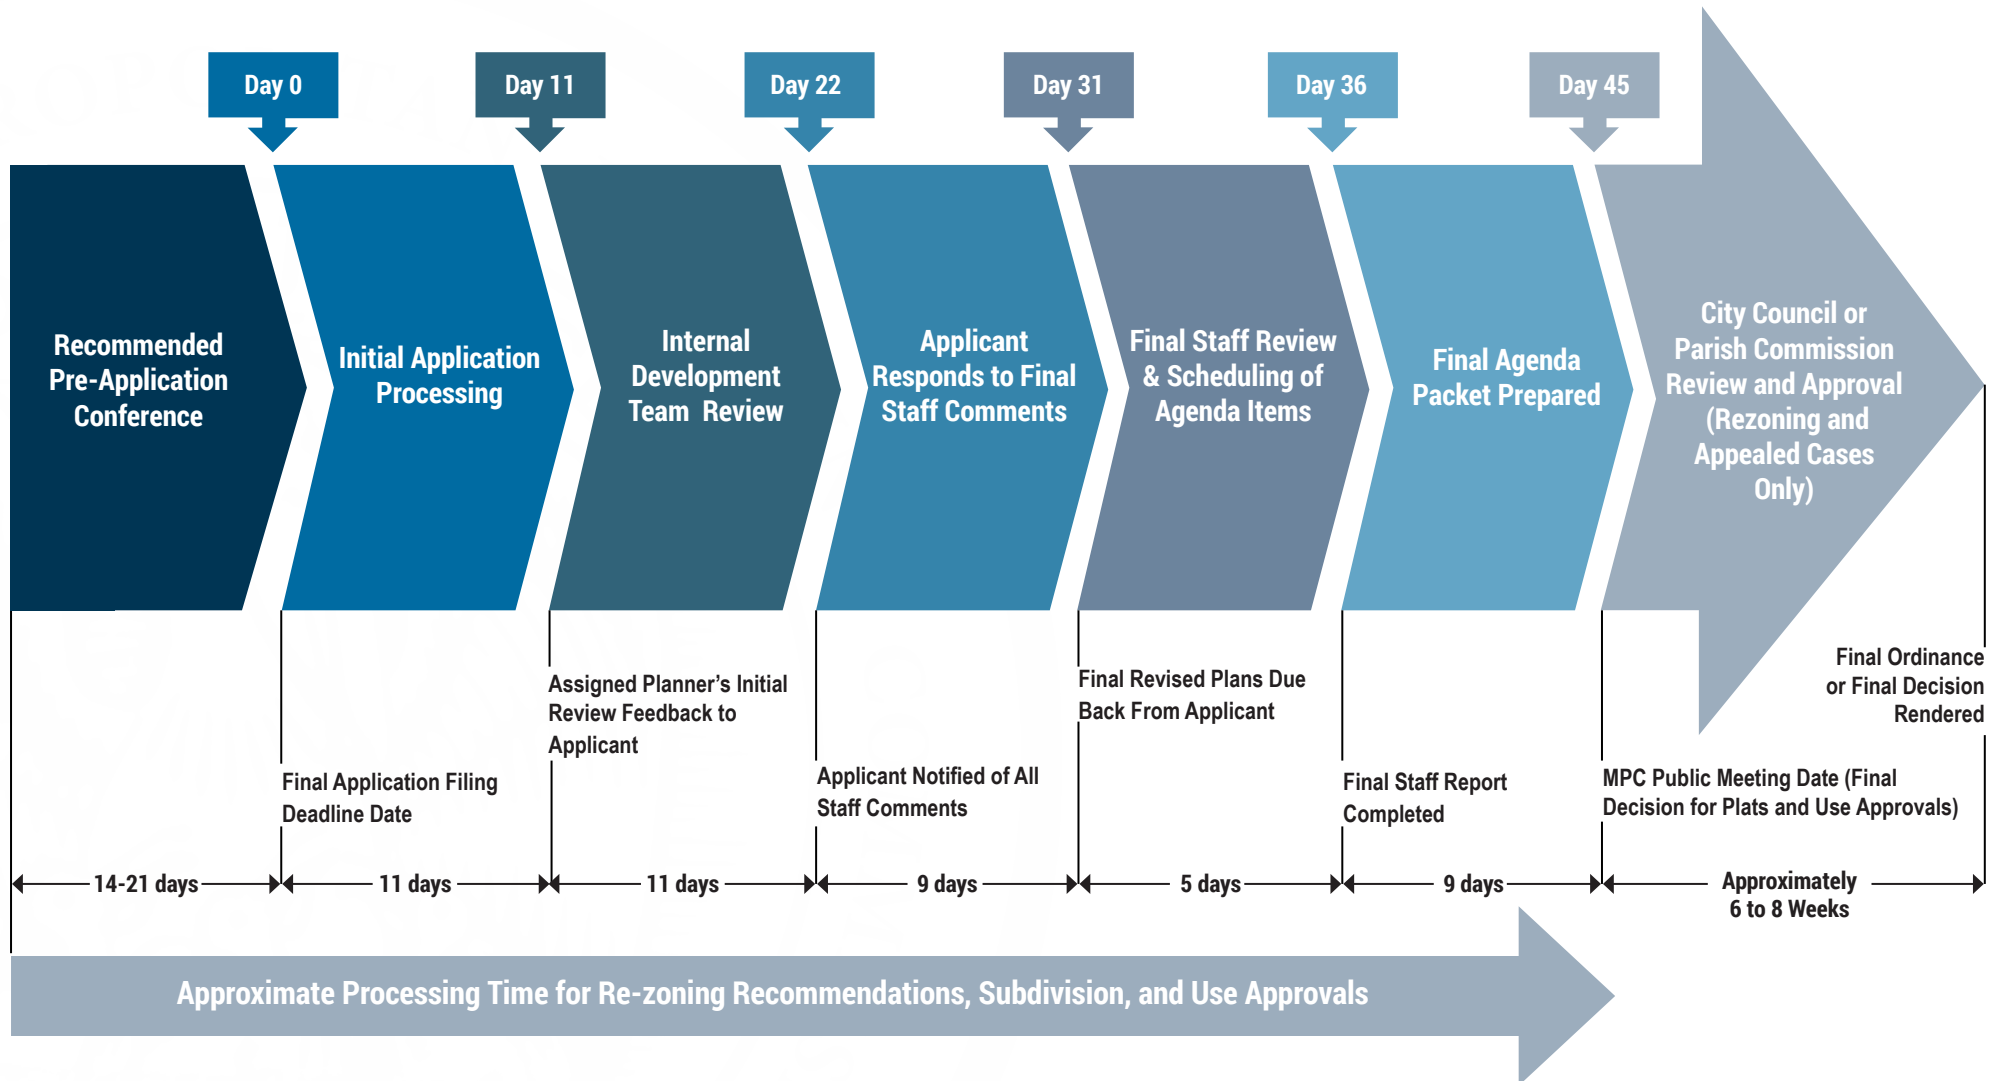

# MPC APPLICATION PROCESS TIMELINE

**PLEASE NOTE:** This schedule is subject to change due to official holidays. The Shreveport/Caddo Parish Metropolitan Planning Commission offers this timeline as a courtesy. The timeline is only intended to serve as a guide and does not guarantee that your application will be complete in the time suggested. The Shreveport/Caddo Parish Metropolitan Planning Commission shall not be liable for any loss of profit or any other commercial damages resulting from failure to strictly adhere to this proposed application process timeline.